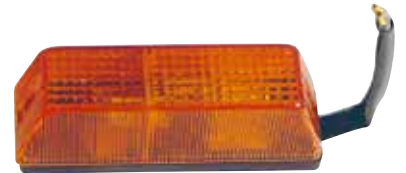

REPLACEMENT FOR

UNIVERSAL TYPE

REPLACEMENT FOR

UNIVERSAL TYPE

REPLACEMENT FOR

UNIVERSAL TYPE

UNIVERSAL

100-1146N
HEAD LAMP
H6024
PCS CFT

TBA

100-1311N-AE
BACK LAMP
A95B001V12R
PCS CFT

LED

TBA

100-1406N-Y,R,G,B,C
SIDE LAMP
200PCS 4.78CFT

100-1147N
HEAD LAMP
D4652
PCS CFT

H4/168

TBA

100-1404N
SIDE LAMP
20PCS 4.78CFT

100-1148N-RD-E
HEAD LAMP
72008
PCS CFT

H4/W5W

TBA

100-1407N
SIDE LAMP
50PCS 6.5CFT

**100-1410N-R
Y**
SIDE LAMP
200PCS 1.89CFT

100-1421
SIDE LAMP
PCS CFT

12V5W

TBA