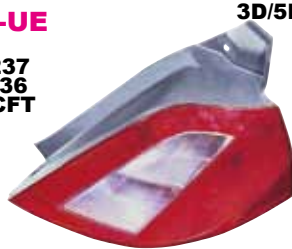

551-1934-UE

TAIL LAMP
R 8200073237
L 8200073236
4PCS 5.13CFT

P21/5W/
P21W/P21W/
PY21W

3D/5D