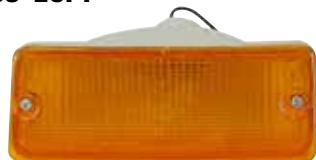

12V21W

215-1621
FRONT LAMP
R 26130-03A10
L 26135-03A10
50PCS 3.08CFT
00-215-1621 LENS
200PCS 2CFT

12V21W

315-1502-Y
CORNER LAMP
R 26140-07A00
L 26145-07A00
100PCS 3.08CFT
00-315-1502-YO
LENS
200PCS 3.26CFT