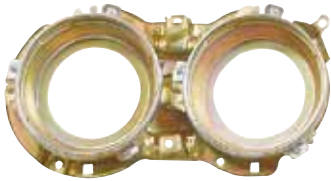

C10

215-1707
LIGHT HOUSING
R
L
20PCS
2.75CFT