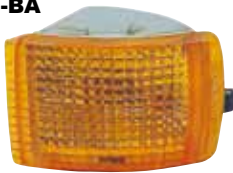

PY21W

431-1501
INDICATOR LAMP
R 83BG-13368-BA
L 83BG-13369-BA
50PCS
3.15CFT

2.3-3.0